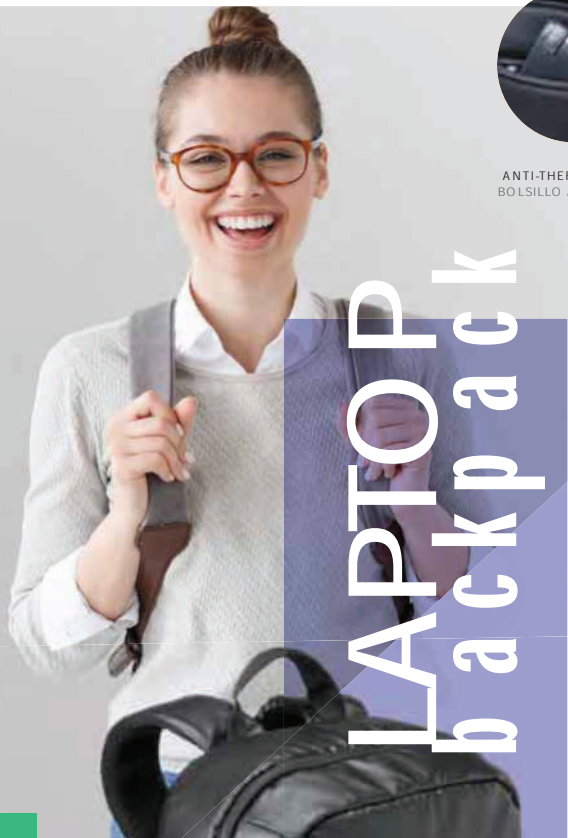

30 x 43 x 12 cm

10

Print Code: I(8)

Anti Theft
pocket

Trolley
Strap

UVC
Sterilizer

LAPTOP backpack

ANTI-THEFT POCKET
BOLSILLO ANTI-ROBO