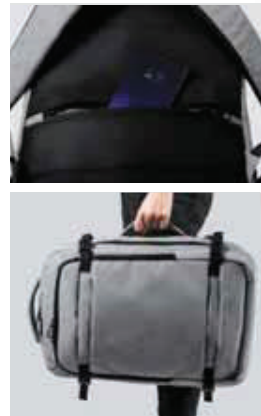

Rugzak. Polyester 600D. USB Verbinding. Gewatteerd. Gewatteerd Laptop Compartment.

31 x 40 x 13 cm

20

Print Code: N(8)

DOCUMENT bag backpack

366

17" Laptop Compartment

FULLY PADDED