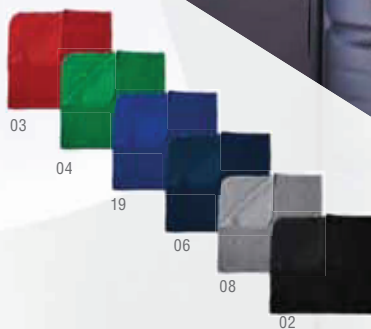

IDEAL SIZE for travel

85 x 115 cm
180 g / m²

Elowin

5744

Blanket. Polar Fleece 180 g/m². Anti-Pilling.
Decke. Polar Fleece 180 g/m². Anti-Pilling.
Couverture. Polaire 180 g/m². Anti-Pilling.
Deken. Polar Fleece 180 g/m². Anti-Pilling.

85 x 115 cm 20

Print Code: N(8), O, P

533

03

Panoss

4677

Earplugs. EVA.
Ohrstöpsel. EVA.
Bouchons Antibruit. EVA.
Oordopjes. EVA.

Ø 2.2 x 6.4 cm 1000 / 200

Print Code: C(1)

02

Yorder

4998

2 PIECES

Travel Set. Microfibre/EVA. 2 Accessoires.
Reise Set. Mikrofaser/EVA. 2 Teile.
Set Voyage. Microfibre/EVA. 2 Accessoires.
Reis Set. Microfaser/EVA. 2 Accessoires.

19 x 9 cm 500 / 100

Print Code: D(1), N(8), R

02

Asleep

9800

Travel Eye Mask. Microfibre.
Reise Augenmaske. Mikrofaser.
Masque Voyage. Microfibre.
Staapmasker. Microfibre.

18.5 x 9 cm 1000 / 100

Print Code: D(1), N(8)

08