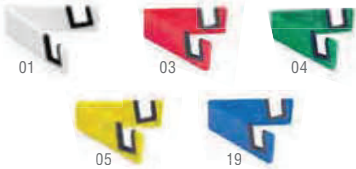

01

03

04

05

19