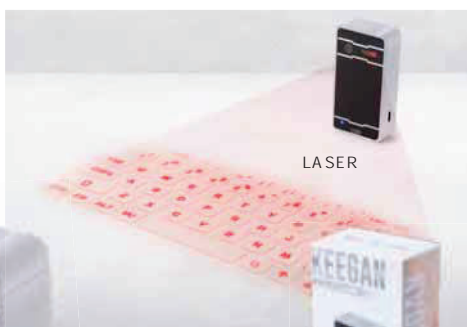

LA S E R

Keegan

5335

Laser Keyboard. Bluetooth Connection. USB Rechargeable. Cable Included.
Laser Tastatur. Bluetooth Anschluss. USB Wiederaufladbar. Kabel Inklusive.
Clavier Virtuel. Connexion Bluetooth. Rechargeable USB. Câble Inclus.
Laser Keyboard. Bluetooth Verbinding. USB Oplaadbaar. Kabel Inclusief.

4 x 7.8 x 2 cm

100

Print Code: F(4), W