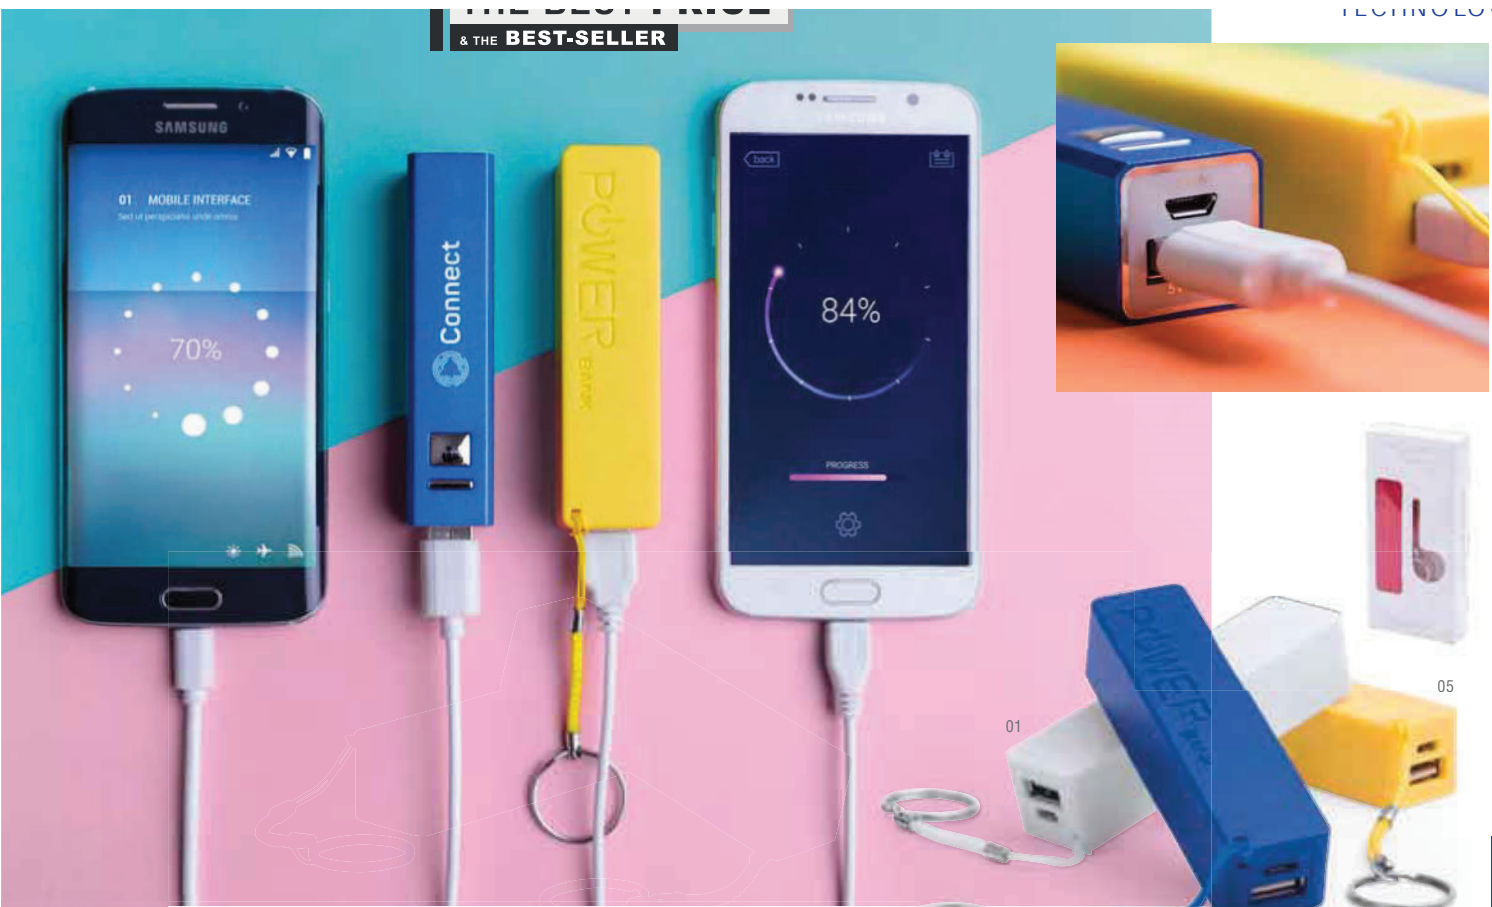

THE BEST PRICE
& THE **BEST-SELLER**

TECHNOLOGY

Thazer

4743

- Power Bank. Aluminium. 2200mAh. USB Output. Micro USB Input. Cable Included.
- Power Bank. Aluminium. 2200mAh. USB Ausgang. Micro USB Eingang. Kabel Inklusive.
- Power Bank. Aluminium. 2200mAh. Sortie USB. Entrée Micro USB. Câble Inclus.
- Power Bank. Aluminium. 2200mAh. USB Output. Micro USB Input. Kabel Inclusief.

2.2 x 9.4 x 2.2 cm 100 / 25
Print Code: D(4), L2