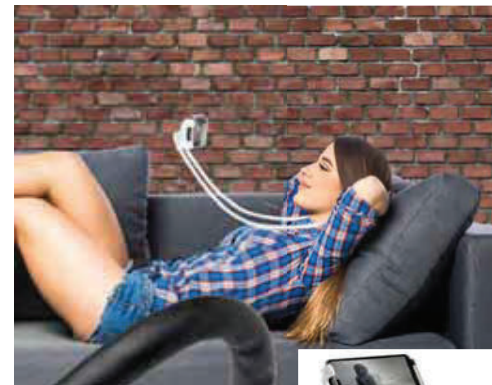

02

Ryper

3665

Holder.
Halter.
Support.
Houder.

03

19

39 × 30 × 4 cm
Print Code: G(1)

10

Heclan

5882

Holder. Flexible.
Halter. Flexibel.
Support. Flexibel.
Houder. Flexibel.

12.3 × 6.4 × 2.8 cm
Print Code: H(1)

50

08

01

Beltrak

5650

Holder.
Halter.
Support.
Houder.

3.2 × 8 × 2.5 cm
Print Code: C(4), W

400 / 50

Brenom

6065

Holder. Flexible.
Halter. Flexibel.
Support. Flexibel.
Houder. Flexibel.

12.3 × 6.4 × 2.8 cm
Print Code: H(1)

50