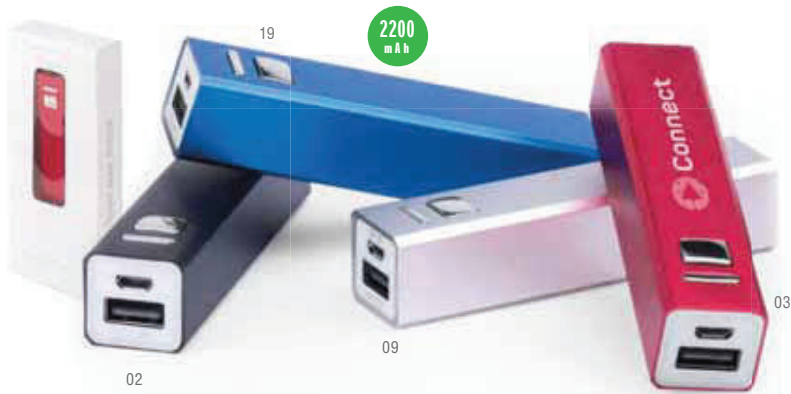

THE BEST PRICE
& THE **BEST-SELLER**

TECHNOLOGY

Thazer

4743

- Power Bank. Aluminium. 2200mAh. USB Output. Micro USB Input. Cable Included.
- Power Bank. Aluminium. 2200mAh. USB Ausgang. Micro USB Eingang. Kabel Inklusive.
- Power Bank. Aluminium. 2200mAh. Sortie USB. Entrée Micro USB. Câble Inclus.
- Power Bank. Aluminium. 2200mAh. USB Output. Micro USB Input. Kabel Inclusief.

2.2 x 9.4 x 2.2 cm 100 / 25
Print Code: D(4), L2