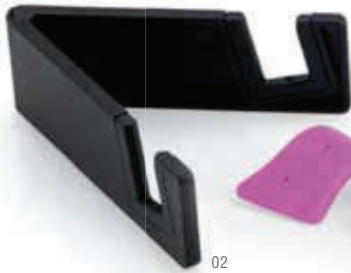

Delim
6795

Holder. Bamboo.
Halter. Bambus.
Support. Bambou.
Houder. Bamboe.

6 × 2 × 8 cm
Print Code: D(4), L2, W

200 / 50

02