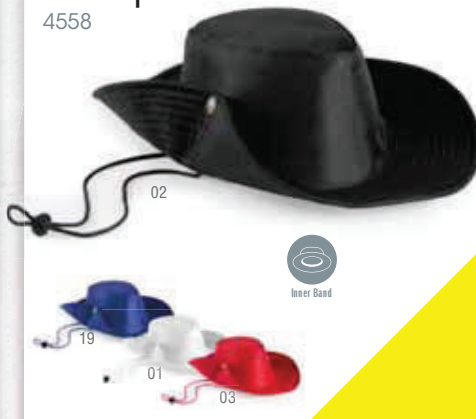

02

Inner Band

Hat Cotton/Polyester.

Consult. 200 / 20 Print Code: F(1)

Shelly

9828

21

Hat. Polyester.
 Consult. 200 / 50 Print Code: E(1)