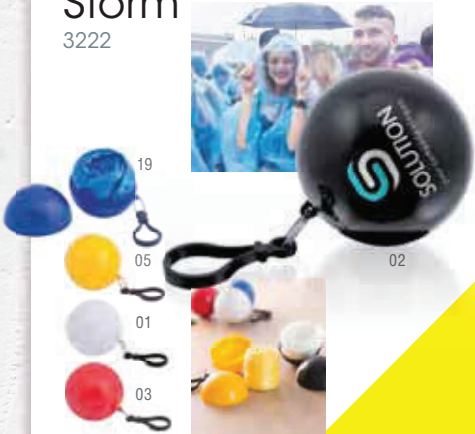

Umbrella. Pongee. Ergonomic EVA Handle.

122 x 95.5 cm 30 / 10 Print Code: G(1), N(8)

Siam

3835

POUCH INCLUDED
FUNDA INCLUIDA

Umbrella.

Ø 95 cm 60 / 10 Print Code: G(1), N(8)

Mint

3186

Ø 95 cm

Umbrella.

72 x 72 cm 60 Print Code: G(1), N(8), R

Square

9457

Set. Polar Fleece Scarf 22,5 x 150 cm. Anti-Pilling 180g/m2. Umbrella Ø 95 cm.

26.8 x 5 x 18.7 cm 30 / 10 Print Code: G(1), N(8), O

Bitem

3185

Ø 95 cm

SET 2 PIECES
SET 2 PIEZAS

WINTER

Set. Polar Fleece 180g/m2. 2 Pieces. Anti-Pilling.

9.5 x 27 x 9.5 cm 100 Print Code: N(8), O, P

Estepa

3212

2 PIECES + BAG

Keyring Raincoat. LDPE. One Size. Adult. 127 x 102 cm.

Ø 6.3 cm 200 / 25 Print Code: D(4)

Storm

3222

Keyring Hat. Polyester. Waterproof.

Ø 6.4 cm 200 / 25 Print Code: D(1), F(1)

Telco

3502

Lanyard. Nylon 190T. Waterproof. Safety Catch.

2 x 55 cm 300 / 50 Print Code: F(1)

Bob

9937