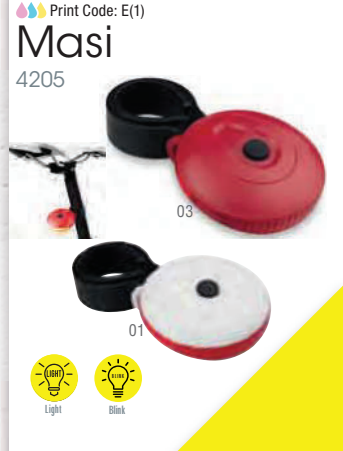

Keyring Torch. 1 Led. Button Batteries Included.

3 × 7.6 × 1.2 cm

500 / 50

Print Code: C(4)

Scam

4380

19 05 02

Keyring Torch. 1 Led. Button Batteries Included.

∅ 2.9 × 5.3 cm

500 / 50

Print Code: C(1)

Blesak

5210

03 01 02

Torch. Aluminium. 6 Leds. Button Batteries Included.

∅ 2.6 × 6.5 cm

200 / 50

Print Code: D(4), L1

Liarek

4989

02 03 09

Torch. Aluminium. 1 Led. Button Batteries Included.

∅ 1.5 × 5.6 cm

500 / 100

Print Code: D(1), L1

Sacai

4139

03 02 04 19

Torch. Aluminium. 1 Battery AAA/RO3 Included.

∅ 2 × 8.3 cm

100 / 25

Print Code: E(1), L1

Traveller

3493

02 03

Security Light. 2 Leds. Button Batteries Included.

4.7 × 3 × 1.6 cm

500 / 100

Print Code: C(1)

Savera

5698

Torch. PVC. 1 Led. Button Batteries Included.

9 × 6 cm

300 / 50

Print Code: D(4)

Bent

3310

ULTRA SLIM
ULTRA FINO

19

Torch Carabiner. 1 Led. Button Batteries Included.

5 × 7.4 × 1.4 cm

500 / 50

Print Code: D(4)

Mansour

5025

02 05 01 03

∅ 5.5 × 2.4 cm

200 / 100

Print Code: E(1)

Masi

4205