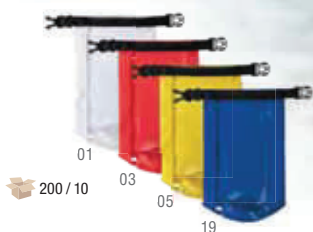

Kambax

6564

Bag. Ripstop. Waterproof.
Tasche. Ripstop. Wasserdicht.
Sac. Ripstop. Imperméable.
Tas. Ripstop. Waterdicht.

📏 11 × 29.5 cm

🎨 Print Code: G(1)

📦 200 / 10

Waterproof