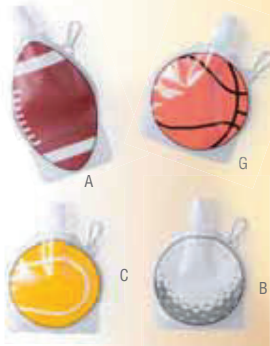

FOLDABLE
PLEGABLE