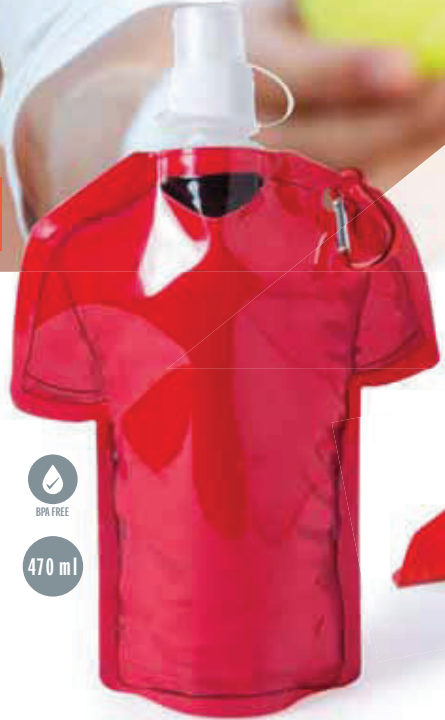

BPA FREE
470 ml

FOLDABLE
PLEGABLE

Zablex 5297

Bottle. PET. 470ml.
Trinkflasche. PET. 470ml.
Bidon. PET. 470ml.
Fles. PET. 470ml.
17 x 25.5 x 3.3 cm 400 / 50
Print Code: E(1)