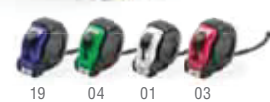

19 04 01 03

Grade 3m

3020

Tape Measure. Clip Included.
Maßband. Gürtelclip Inklusiv.
Mètre Grade. Clip Indus.
Meetint. Clip Inclusief.

6 × 6 × 3 cm 120 / 12
Print Code: E(1), V