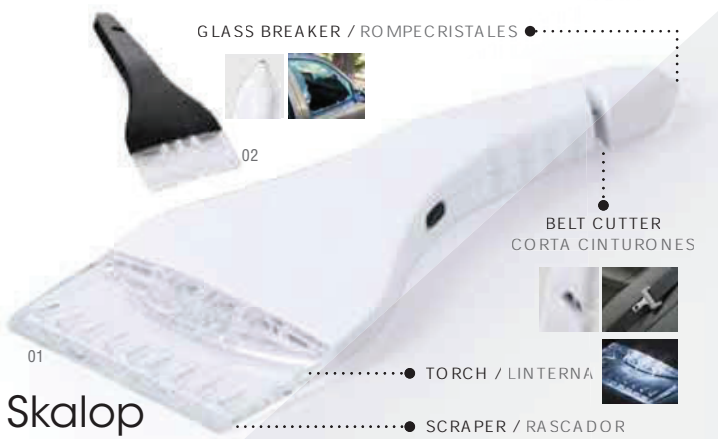

02

Feniok

5259

Ice Scraper.
Eiskratzer.
Gratte-Glace.
Ijskrabber.

8.8 x 21.2 x 1.3 cm 200 / 50
Print Code: D(4)

Skalop

5692

Ice Scraper. 3 Leds. 4 Functions. Button Batteries Included.
Eiskratzer. 3 Leds. 4 Funktionen. Knopfzellen Inklusive.
Gratte-Glace. 3 Leds. 4 Fonctions. Piles Bouton Indus.
Ijskrabber. 3 Leds. 4 Functies. Knoopcel Batterijen Inclusief.