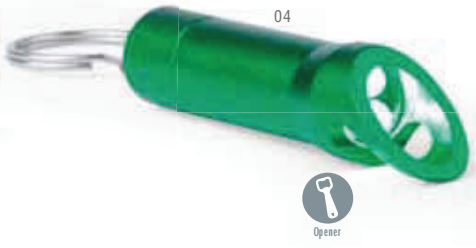

Delbin
3737